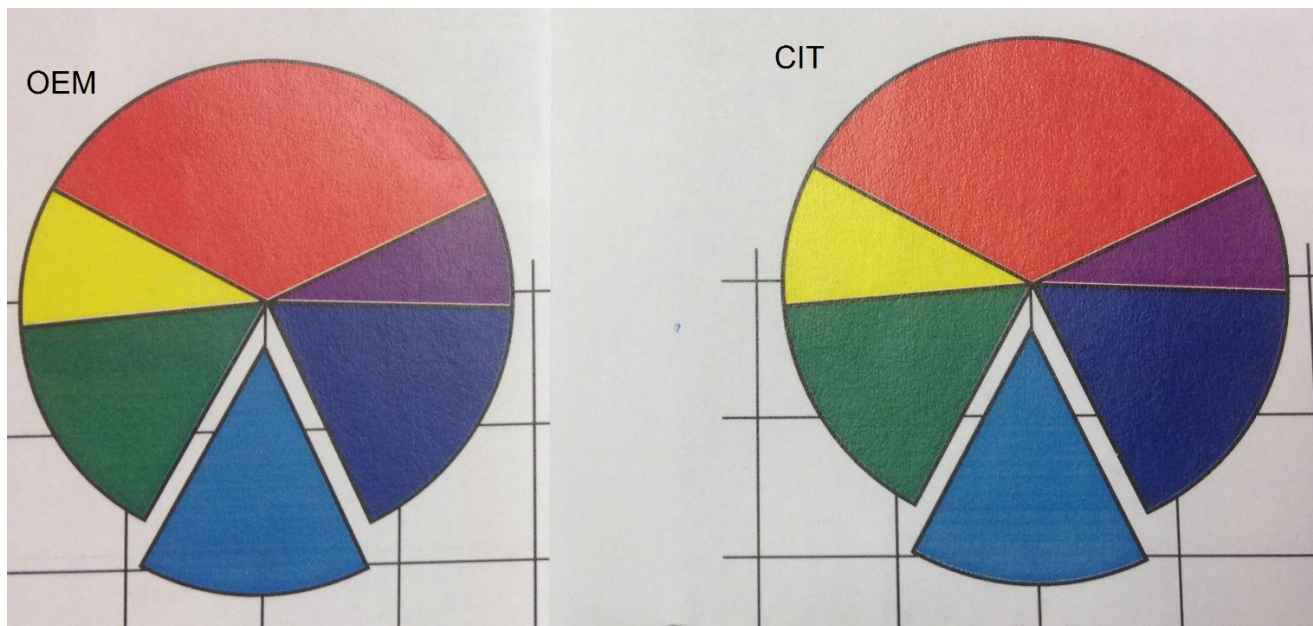

Note:

- Dell 3110/3130 toner is a High Quality Toner.
- OEM Color match
- OEM Glossy match
- OEM Fusing match
- Any question please contact support@citbv.com.